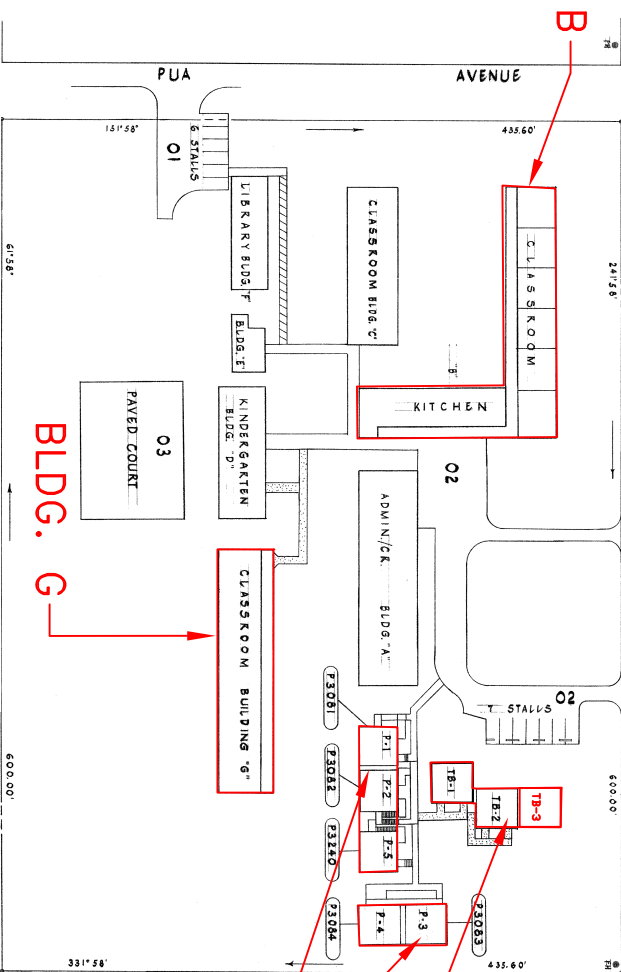

KEAUKAHA ELEMENTARY SCHOOL

BLDG. B

BLDG. G

BLDG. BP-3,4

BLDG. BP-1,2,5

BLDG. TB-1,2,3

AREA OF SCHOOL: 6.92 ACRES
 NUMBER OF MARKED STALLS: 13

REVISED OCT. 1999